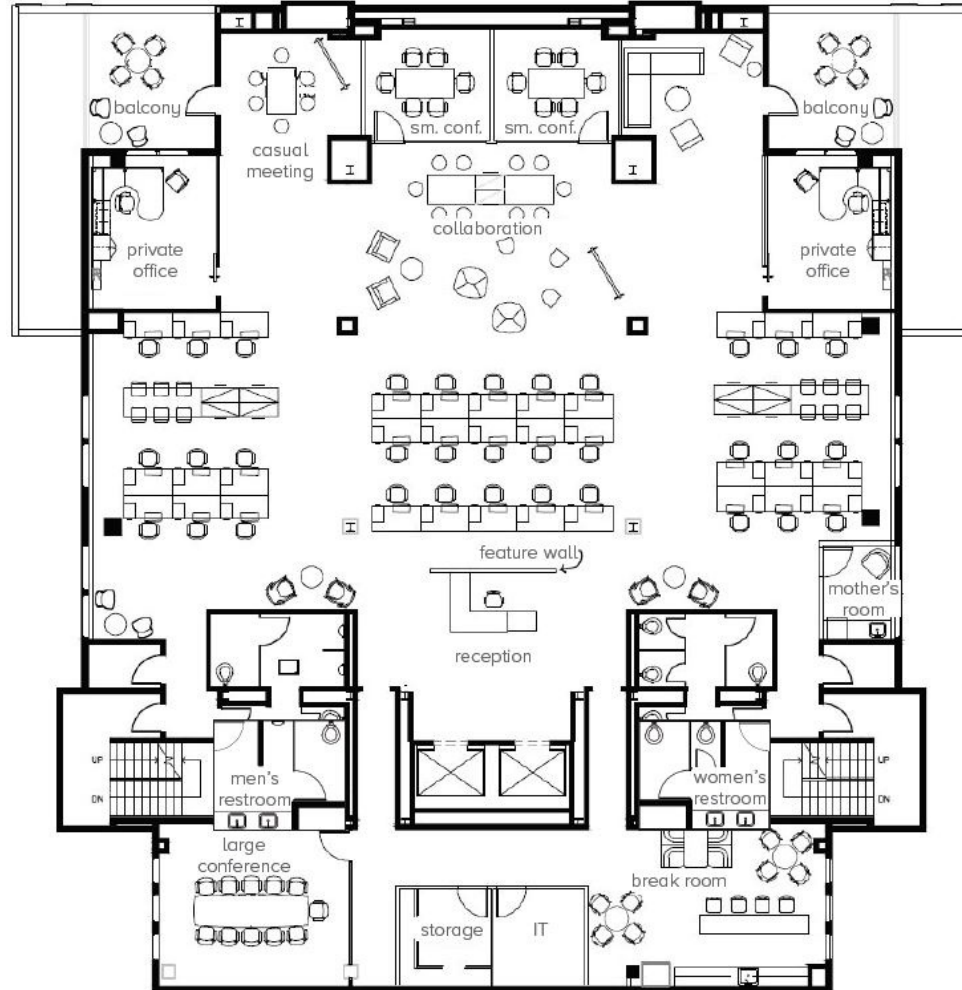

519
Uptown
Oakland, CA

4TH FLOOR • 9,250 RSF HYPOTHETICAL PLAN

JOHN DOLBY
Executive Director
Cushman & Wakefield
T: (510) 267-6027
E: john.dolby@cushwake.com
L: #00870630

DANE HOOKS
Managing Director
Cushman & Wakefield
T: (510) 267-6025
E: dane.hooks@cushwake.com
L: #01900402