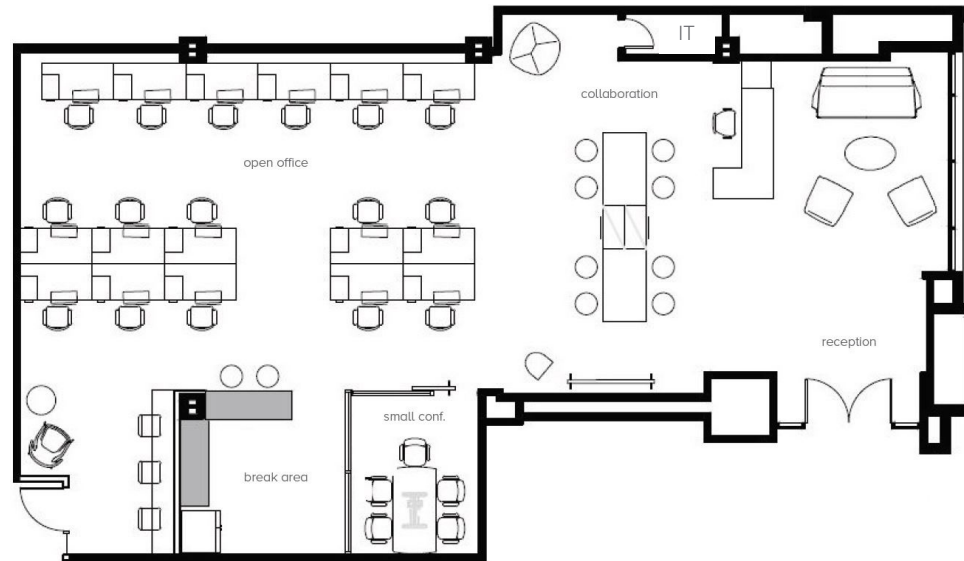

519
Uptown
Oakland, CA

SUITE 110 • 2,603 RSF

HYPOTHETICAL PLAN

JOHN DOLBY
Executive Director
Cushman & Wakefield
T: (510) 267-6027
E: john.dolby@cushwake.com
L: #00870630

DANE HOOKS
Managing Director
Cushman & Wakefield
T: (510) 267-6025
E: dane.hooks@cushwake.com
L: #01900402