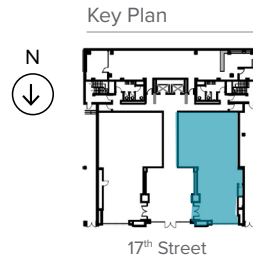

519
Uptown
Oakland, CA

SUITE 110 • 2,603 RSF

HYPOTHETICAL PLAN

JOHN DOLBY
Executive Director
Cushman & Wakefield
T: (510) 267-6027
E: john.dolby@cushwake.com
L: #00870630

DANE HOOKS
Managing Director
Cushman & Wakefield
T: (510) 267-6025
E: dane.hooks@cushwake.com
L: #01900402