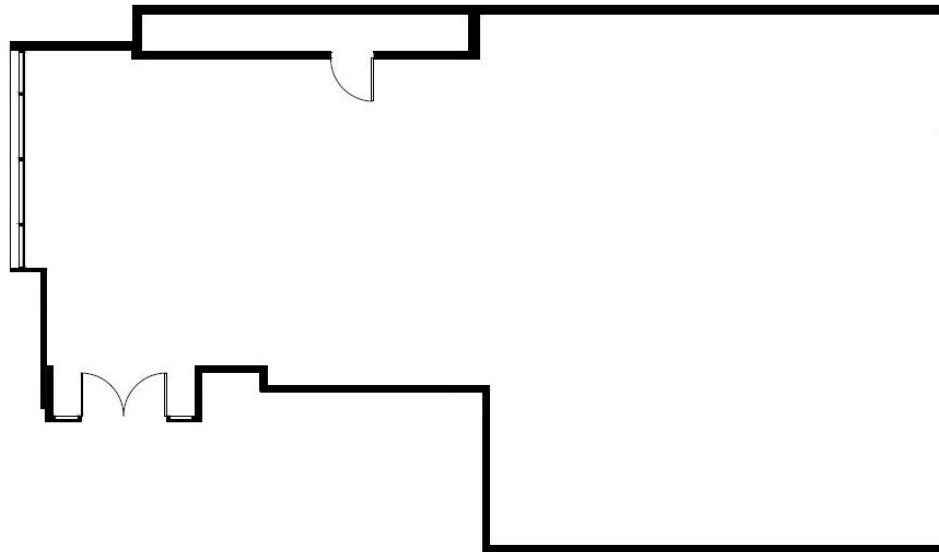

519
Uptown
Oakland, CA

SUITE 100 • 2,738 RSF

SHELL PLAN

JOHN DOLBY
Executive Director
Cushman & Wakefield
T: (510) 267-6027
E: john.dolby@cushwake.com
L: #00870630

DANE HOOKS
Managing Director
Cushman & Wakefield
T: (510) 267-6025
E: dane.hooks@cushwake.com
L: #01900402